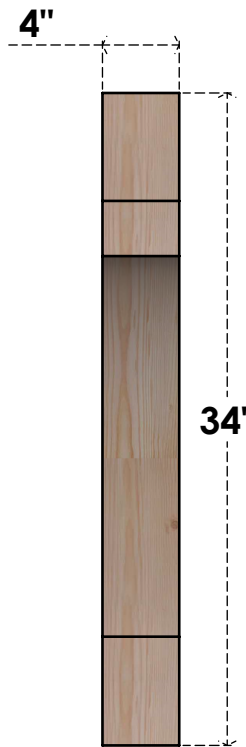

BRC04X28X34MRC00RDF

4"W X 28"D X 34"H MERCED ROUGH SAWN BRACE, DOUGLAS FIR

SIDE

FRONT

EKENA MILLWORK
 2300 WEST MAIN ST.
 CLARKSVILLE, TX 75426
 TOLL FREE: 866-607-0453
 WWW.EKENAMILLWORK.COM

NOTES

1. INSTALLATION TO BE COMPLETED IN ACCORDANCE WITH MANUFACTURER'S SPECIFICATIONS.
2. DRAWING MAY NOT BE TO SCALE
3. THIS DRAWING IS INTENDED FOR DESIGN AND PLANNING PURPOSES ONLY.
4. ALL INFORMATION CONTAINED HEREIN WAS CURRENT AT THE TIME OF DEVELOPMENT BUT MUST BE REVIEWED AND APPROVED BY THE PRODUCT MANUFACTURER TO BE CONSIDERED ACCURATE.
5. PRODUCTS ARE NOT KILN DRIED. THIS ITEM IS UNIQUE AND WILL CONTAIN THE NATURAL VARIATIONS THAT THE WOOD SPECIES OFFERS. THIS MAY RESULT IN VARIATIONS UP TO 1/4"