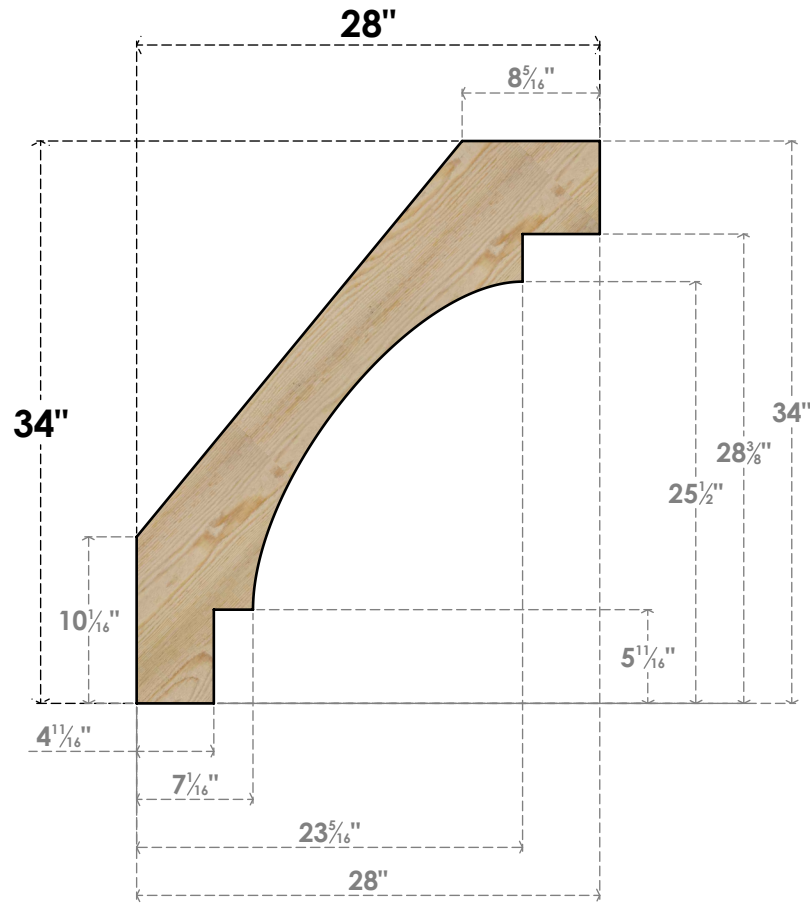

BRC04X28X34MRC00RDF

4"W X 28"D X 34"H MERCED ROUGH SAWN BRACE, DOUGLAS FIR

SIDE

FRONT

EKENA MILLWORK
 2300 WEST MAIN ST.
 CLARKSVILLE, TX 75426
 TOLL FREE: 866-607-0453
 WWW.EKENAMILLWORK.COM

NOTES

1. INSTALLATION TO BE COMPLETED IN ACCORDANCE WITH MANUFACTURER'S SPECIFICATIONS.
2. DRAWING MAY NOT BE TO SCALE
3. THIS DRAWING IS INTENDED FOR DESIGN AND PLANNING PURPOSES ONLY.
4. ALL INFORMATION CONTAINED HEREIN WAS CURRENT AT THE TIME OF DEVELOPMENT BUT MUST BE REVIEWED AND APPROVED BY THE PRODUCT MANUFACTURER TO BE CONSIDERED ACCURATE.
5. PRODUCTS ARE NOT KILN DRIED. THIS ITEM IS UNIQUE AND WILL CONTAIN THE NATURAL VARIATIONS THAT THE WOOD SPECIES OFFERS. THIS MAY RESULT IN VARIATIONS UP TO 1/4"